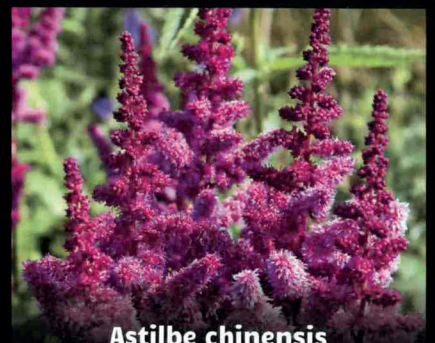

Astilbe chinensis 'Vision in Red'