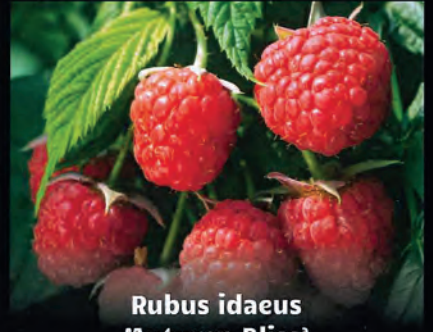

Rubus idaeus
'Autumn Bliss'